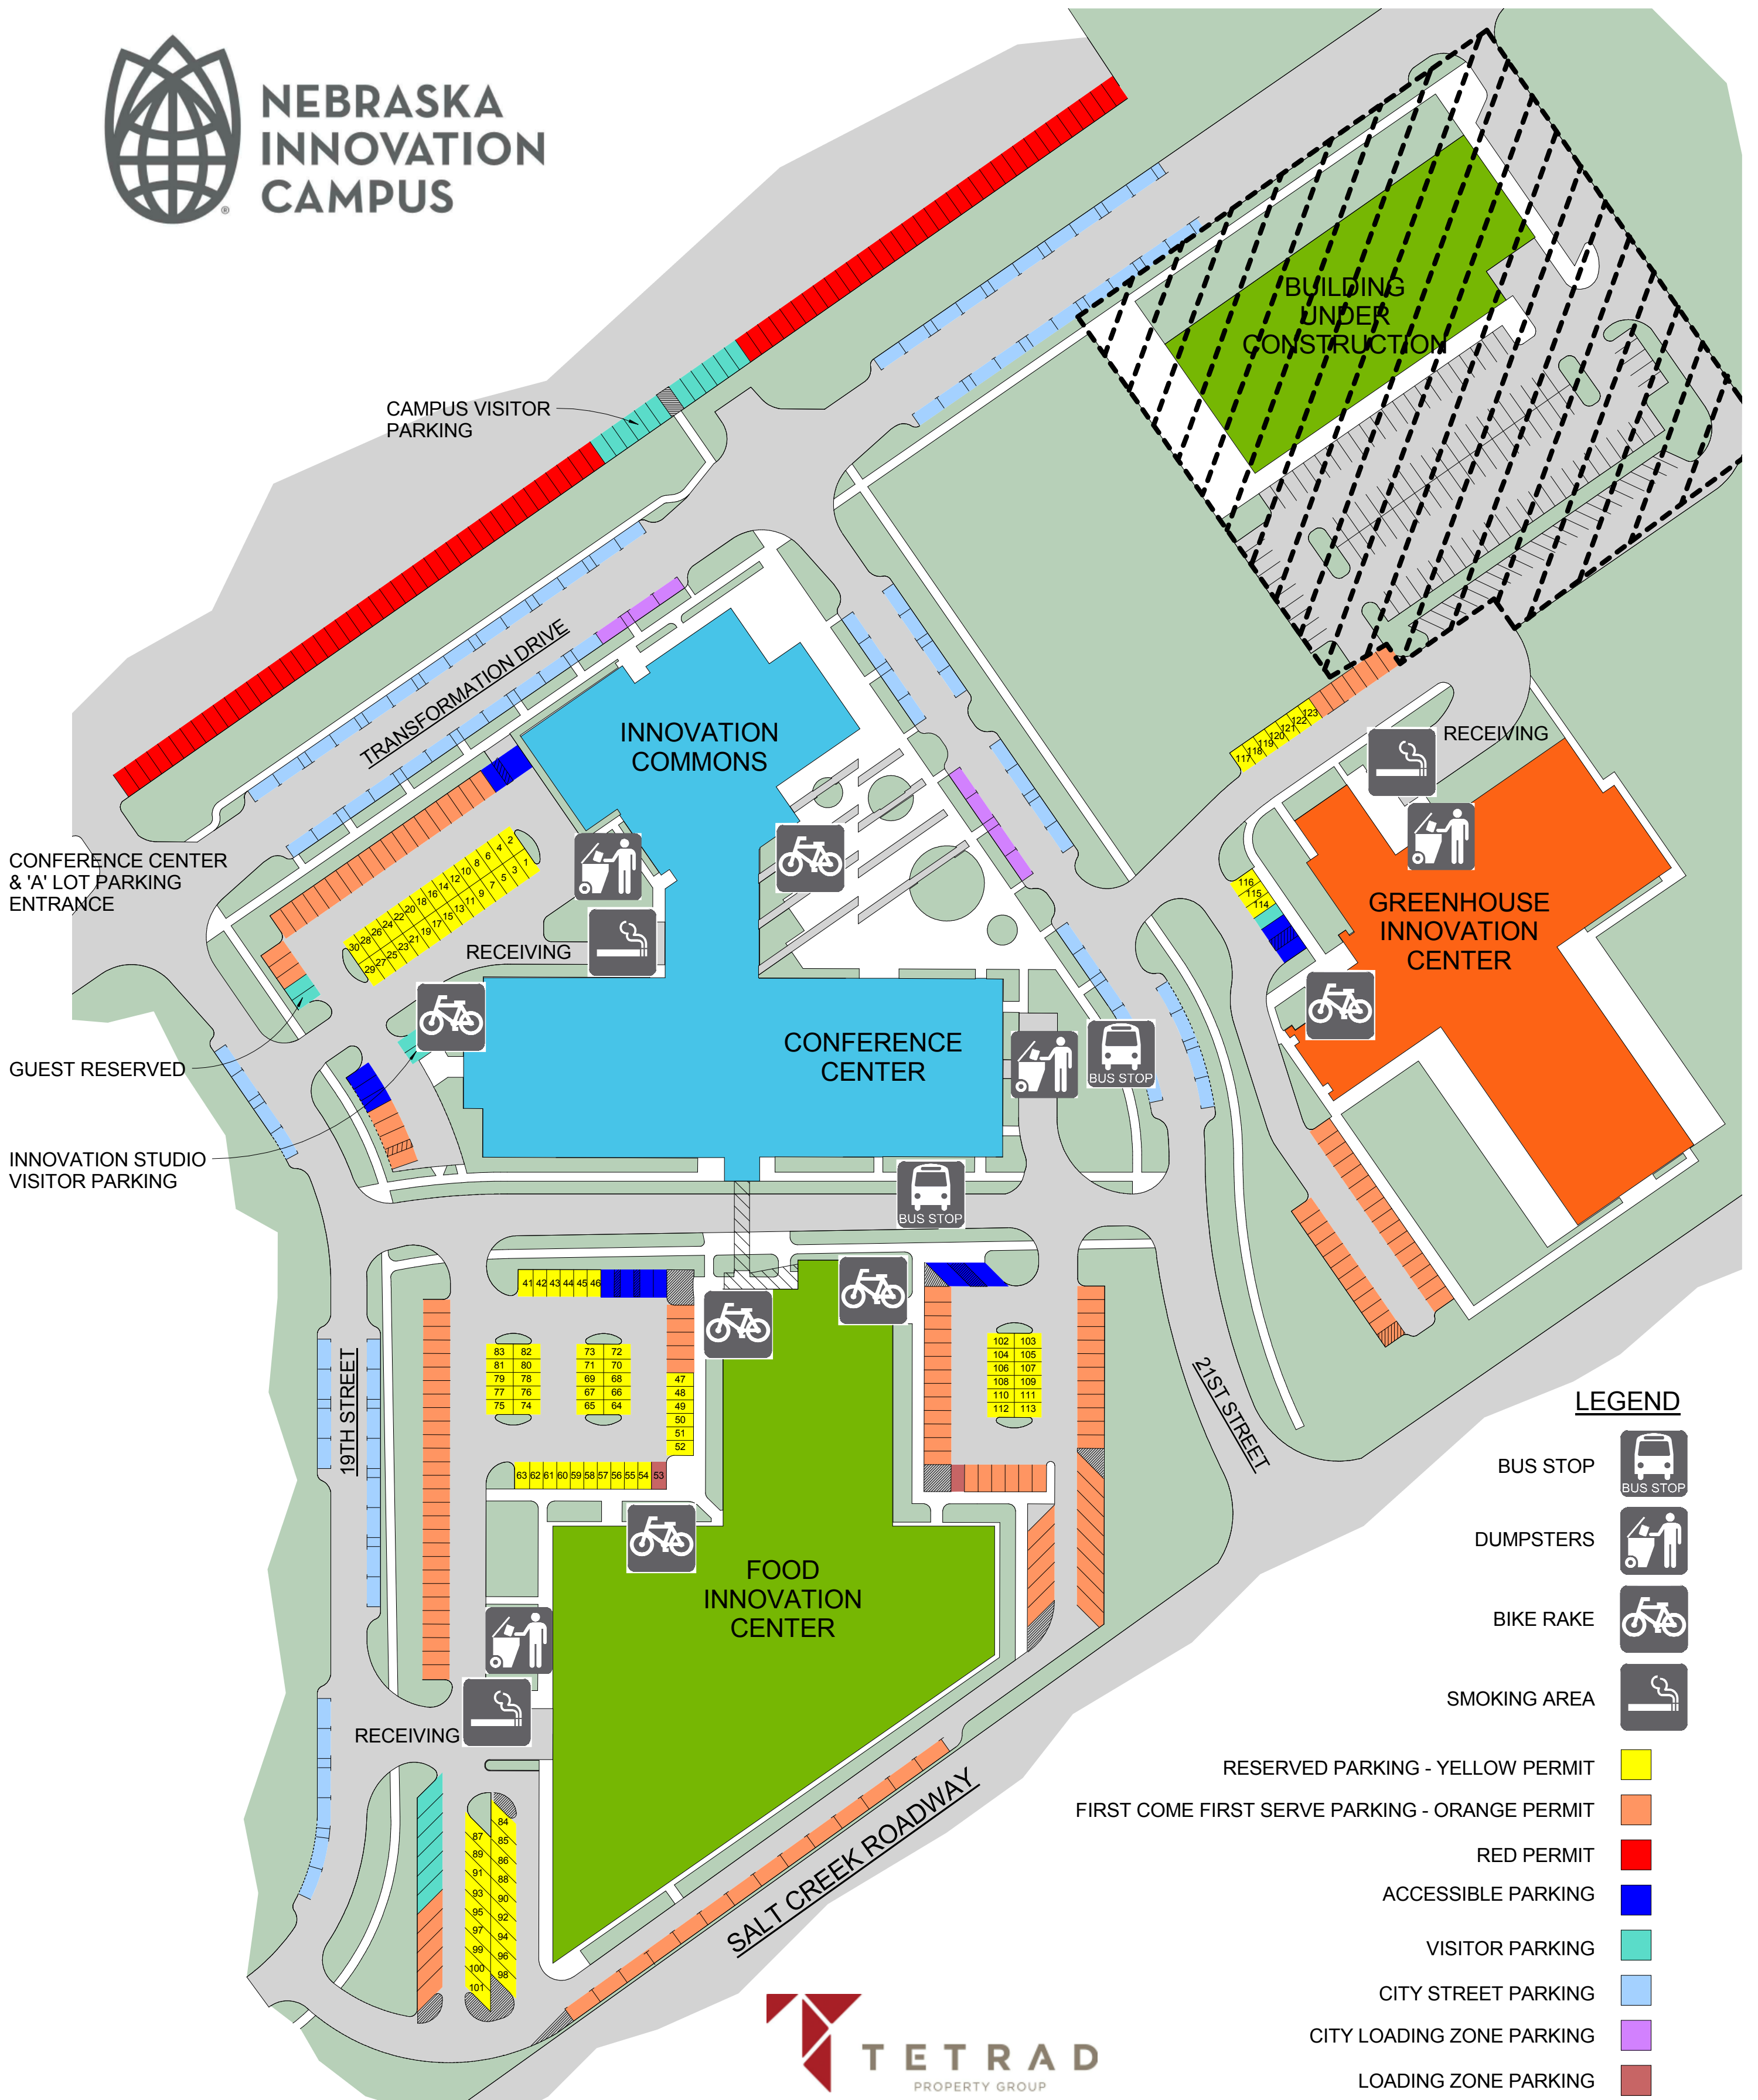

# NEBRASKA INNOVATION CAMPUS

### LEGEND

- BUS STOP 
- DUMPSTERS 
- BIKE RAKE 
- SMOKING AREA 
- RESERVED PARKING - YELLOW PERMIT 
- FIRST COME FIRST SERVE PARKING - ORANGE PERMIT 
- RED PERMIT 
- ACCESSIBLE PARKING 
- VISITOR PARKING 
- CITY STREET PARKING 
- CITY LOADING ZONE PARKING 
- LOADING ZONE PARKING 